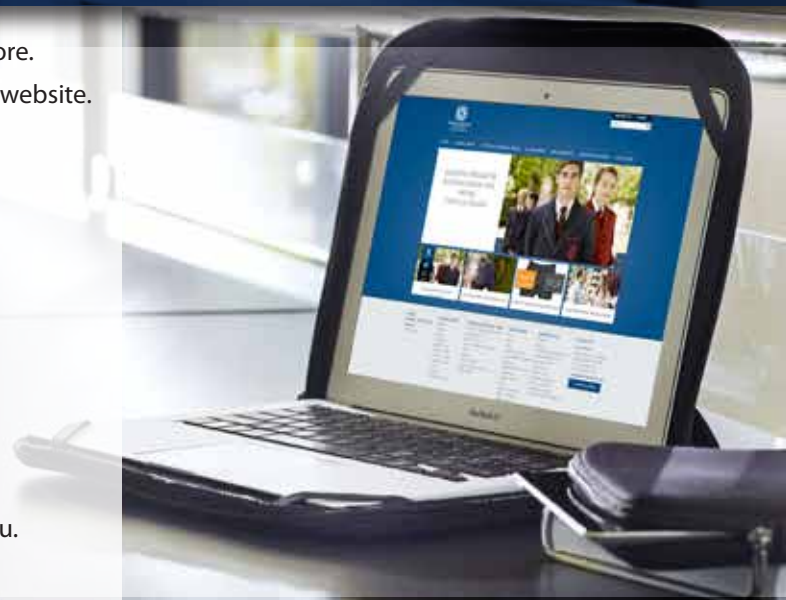

On the school's website go to the uniform page and simply click **ONLINE ORDERING**

Online shopping offering is under construction & will be available soon

Making a purchase from the Perm-A-Pleat Schoolwear online store.

Click the **ONLINE ORDERING** on the uniform shop page on the School website.

1. 1 Select **Year/Season/Gender**
2. 2 Select **Product and enter Qty**
3. 3 Add to **Cart**
4. 4 Click on **shopping trolley icon** to review purchase
5. 5 Click **Checkout**
6. 6 Select **Delivery Location**
7. 7 Complete **Contact Information Details**
8. 8 Click **Complete Order** to proceed or **Back to Cart** to edit (if required)
9. 9 Enter **Credit Card Details**
10. 10 Finalise **Payment**

A confirmation of your approved purchase will be emailed to you.
An approved purchase invoice will be enclosed with delivery.